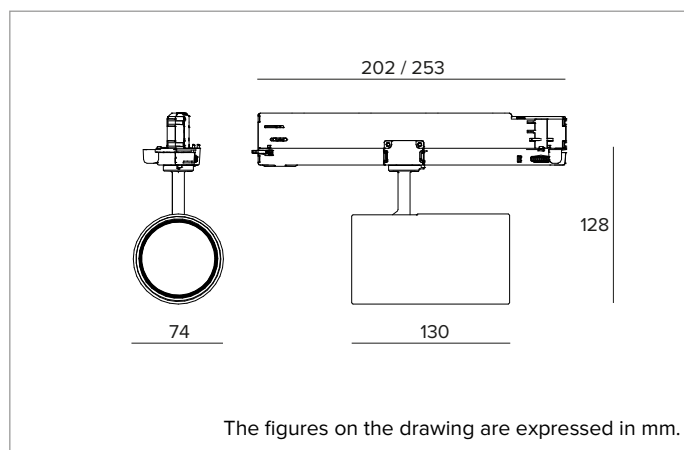

1T8161DA90 | LABEL 7

Professional adjustable LED projector

	4000K	H(m)	D(m)	E _{max} (lx)		
	Ra90		26°			
Fixture Power	30W	1	0.47	10915		
Source Flux	3302lm	2	0.94	2729		
Fixture Flux	2691lm	3	1.41	1213		
Efficacy	91lm/W	4	1.88	682		
TS1860	I _{max} =3306cd/klm	I _{max}	10915cd	5	2.35	437

Beam angles: FL

Optical efficiency: 82%

Fixture flux: 2691lm

Luminous efficacy: 91lm/W

Photobiological safety: Compliant with RG1 low risk group

MECHANICAL CHARACTERISTICS

Painted die-cast aluminium body. The optical unit can be adjusted from 0° a 90° on the vertical plane and 355° on the horizontal plane with the possibility to block the beam on the horizontal plane (friction locking system on the vertical plane).

Colour and finish: Plaster white

Dimensions: D=74mm

Weight: 0.69Kg

Degree of protection: IP20

ELECTRICAL CHARACTERISTICS

DALI version with track power supply. Casambi control system available using a dedicated accessory.